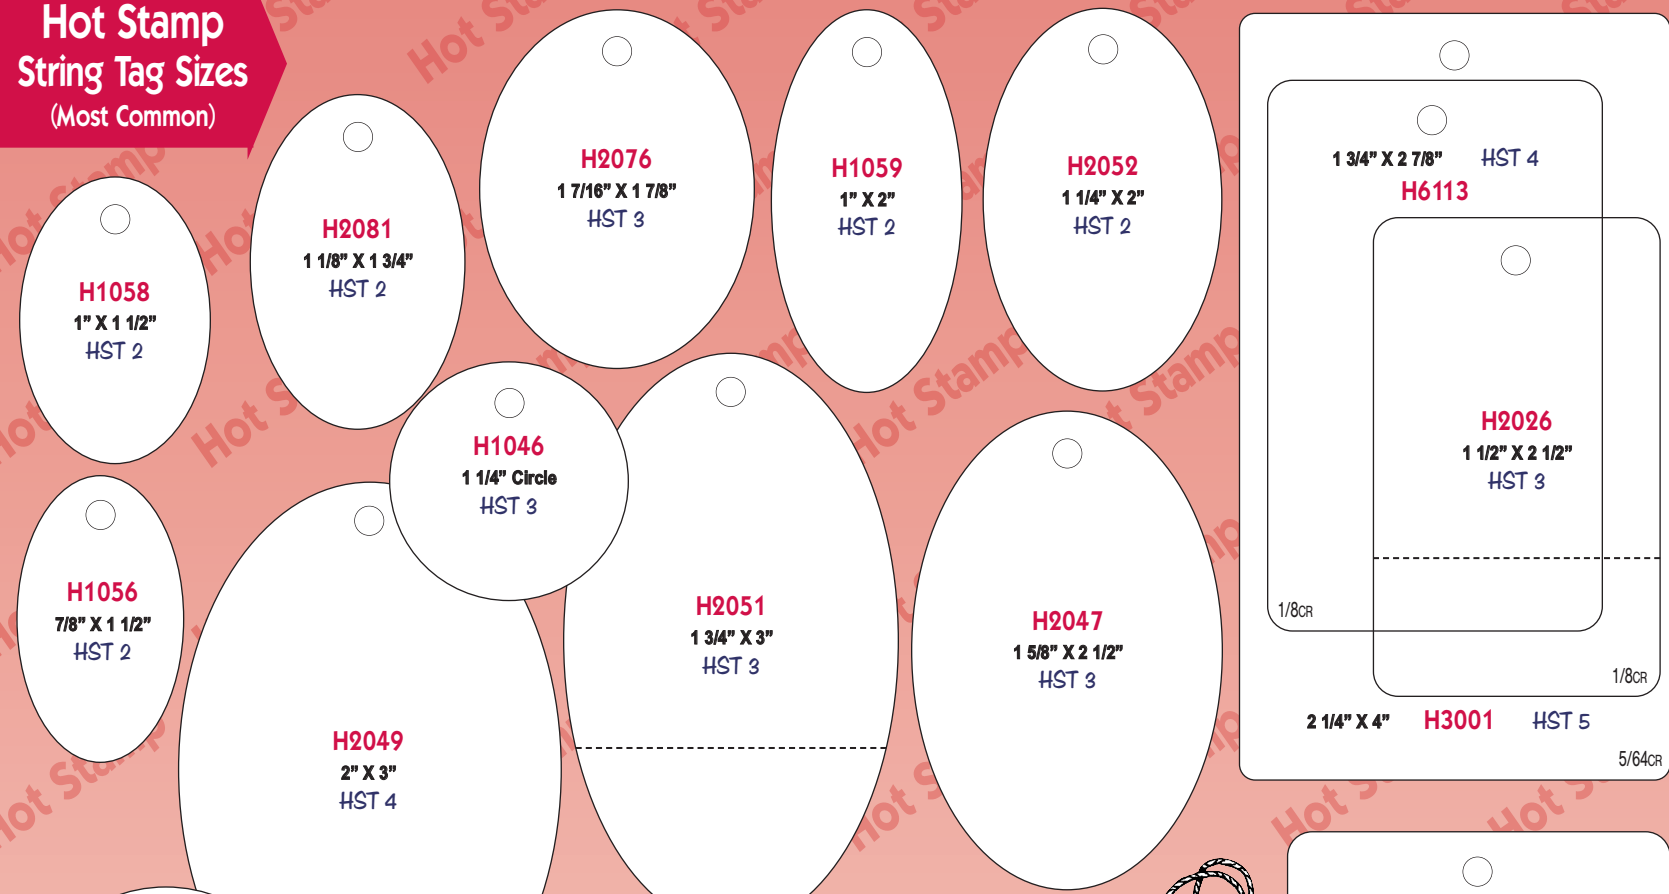

Hot Stamp String Tag Sizes

(Most Common)

Additional Lot Charges

- Plate - 1 plate for **each color** (New Copy)...$26.00
- Plate Change (Copy).....$26.00
- Stock Change (Material).....$26.00
- Foil Change (Imprint).....$26.00
- One Perforation & One Hole* Available...N/C
- For custom PMS floodcoat cost, add $76.

String Colors

Production will choose appropriate string color to match

Standard String Length to Match Tag Size

*All Holes - Top Center

* See Page 5 for background selection

Hot Stamp String Tag Pricing

For HST Hot Stamp String Tag Imprint Colors, refer to hot stamp imprint colors on Page 1 inside front cover.

HST	# of Colors	1M	2M	3M	4M	5M	10M	25M
No String HST 2	1Color	$185.00	$148.00	$117.00	$105.00	$95.00	$72.00	$54.00
	2Color	$232.00	$185.00	$147.00	$132.00	$119.00	$90.00	$68.00
HST 25 With String	1Color	$206.00	$167.00	$133.00	$121.00	$111.00	$84.00	$63.00
	2Color	$253.00	$204.00	$163.00	$148.00	$135.00	$102.00	$77.00
No String HST 3	1Color	$199.00	$150.00	$135.00	$120.00	$105.00	$80.00	$59.00
	2Color	$249.00	$188.00	$169.00	$150.00	$132.00	$100.00	$74.00
HST 35 With String	1Color	$220.00	$169.00	$151.00	$136.00	$121.00	$92.00	$71.00
	2Color	$270.00	$207.00	$185.00	$166.00	$148.00	$112.00	$83.00
No String HST 4	1Color	$225.00	$175.00	$150.00	$128.00	$115.00	$85.00	$66.00
	2Color	$282.00	$219.00	$188.00	$160.00	$144.00	$107.00	$83.00
HST 45 With String	1Color	$246.00	$194.00	$166.00	$144.00	$131.00	$97.00	$75.00
	2Color	$303.00	$238.00	$204.00	$176.00	$160.00	$119.00	$92.00
No String HST 5	1Color	$250.00	$190.00	$165.00	$145.00	$130.00	$101.00	$72.00
	2Color	$313.00	$238.00	$207.00	$182.00	$163.00	$127.00	$97.00
HST 55 With String	1Color	$271.00	$209.00	$181.00	$161.00	$146.00	$113.00	$86.00
	2Color	$334.00	$257.00	$223.00	$198.00	$179.00	$139.00	$106.00
* Standard Ink → Floodcoating (Per Side)		$100/lot	$60/m	$46/m	$40/m	$35/m	$20/m	$11/m

* Standard Ink → Floodcoating (Per Side) See Page 3 for Standard Colors.

Prices are Per Thousand

Many other sizes and shapes are available.

Hot Stamp & INK String Tag Background Materials

(Most Common)